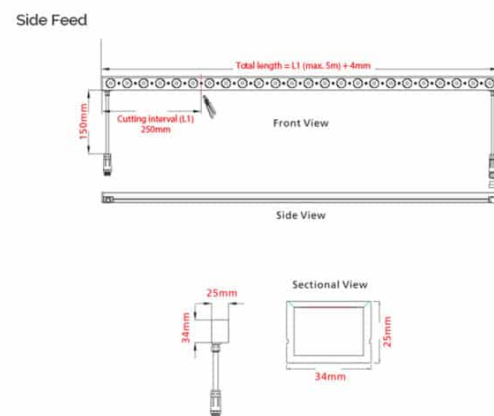

artere axis pro

fa-ap-25-dmx-25-27-ef-w-b-t

specifications

Type Of Product	exterior
Brand	Forlite
Dimensions	5m max
System Wattage	25W
Input Voltage	24v
CCT	2700k
Luminaire Output	950lm/m
Beam Angle	25°
CRI	80
Lifetime	50000 hrs
IP Rating	IP67
Connector	end feed
Size	34mm x 25mm
Dimming	DMX
Mounting Type	bracket
Warranty	5 years
finish	White
Minimum Bend Diameter	300mm
Tilt Bracket	tiltable

Family Features

Overview

the axis pro is a square flexible silicon encased luminaire suitable for indoor and outdoor use.

it houses LEDs with individual optics providing a more concentrated light source with a variety of mounting options to choose from. axis pro bends horizontally and vertically allowing full customisation for straight or curved lighting solutions.