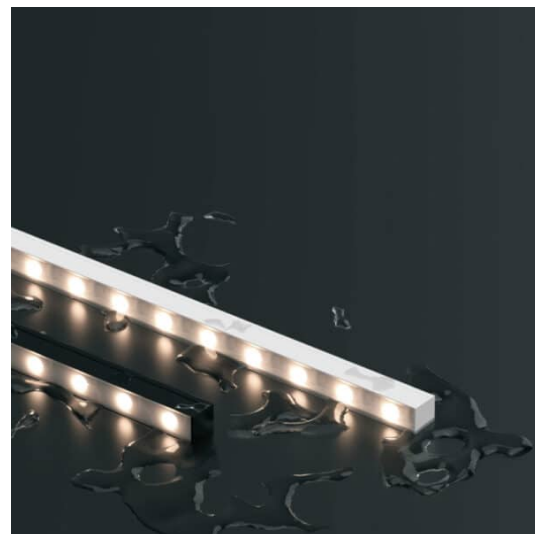

artere axis pro

fa-ap-25-dmx-25-27-ef-w-b-t

specifications

Type Of Product	exterior
Brand	Forlite
Dimensions	5m max
System Wattage	25W
Input Voltage	24v
CCT	2700k
Luminaire Output	950lm/m
Beam Angle	25°
CRI	80
Lifetime	50000 hrs
IP Rating	IP67
Connector	end feed
Size	34mm x 25mm
Dimming	DMX
Mounting Type	bracket
Warranty	5 years
finish	White
Minimum Bend Diameter	300mm
Tilt Bracket	tiltable

Family Features

Overview

the axis pro is a square flexible silicon encased luminaire suitable for indoor and outdoor use.

it houses LEDs with individual optics providing a more concentrated light source with a variety of mounting options to choose from. axis pro bends horizontally and vertically allowing full customisation for straight or curved lighting solutions.