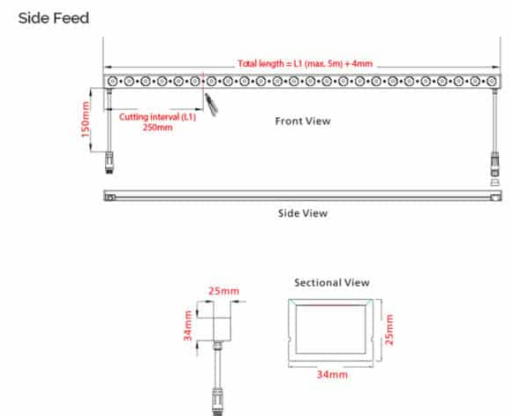

artere axis pro

fa-ap-25-dd-40-30-rf-w-b-t

specifications

Type Of Product	exterior
Brand	Forlite
Dimensions	5m max
System Wattage	25W
Input Voltage	24v
CCT	3000k
Luminaire Output	950lm/m
Beam Angle	40°
CRI	80
Lifetime	50000 hrs
IP Rating	IP67
Connector	rear feed
Size	34mm x 25mm
Dimming	DALI
Mounting Type	bracket
Warranty	5 years
finish	White
Minimum Bend Diameter	300mm
Tilt Bracket	tiltable

Family Features

Overview

the axis pro is a square flexible silicon encased luminaire suitable for indoor and outdoor use.

it houses LEDS with individual optics providing a more concentrated light source with a variety of mounting options to choose from. axis pro bends horizontally and vertically allowing full customisation for straight or curved lighting solutions.