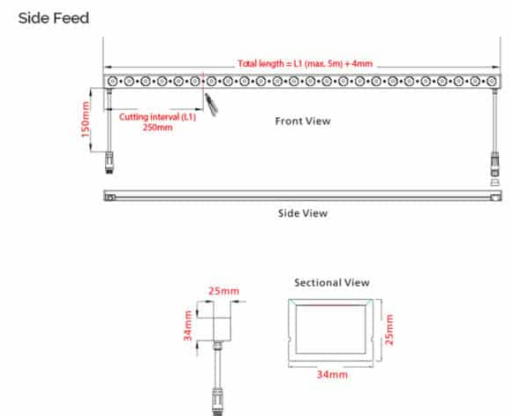

artere axis pro

fa-ap-25-dmx-10-40-rf-w-b-t

specifications

Type Of Product	exterior
Brand	Forlite
Dimensions	5m max
System Wattage	25W
Input Voltage	24v
CCT	4000k
Luminaire Output	950lm/m
Beam Angle	10°
CRI	80
Lifetime	50000 hrs
IP Rating	IP67
Connector	rear feed
Size	34mm x 25mm
Dimming	DMX
Mounting Type	bracket
Warranty	5 years
finish	White
Minimum Bend Diameter	300mm
Tilt Bracket	tiltable

Family Features

Overview

the axis pro is a square flexible silicon encased luminaire suitable for indoor and outdoor use.

it houses LEDs with individual optics providing a more concentrated light source with a variety of mounting options to choose from. axis pro bends horizontally and vertically allowing full customisation for straight or curved lighting solutions.