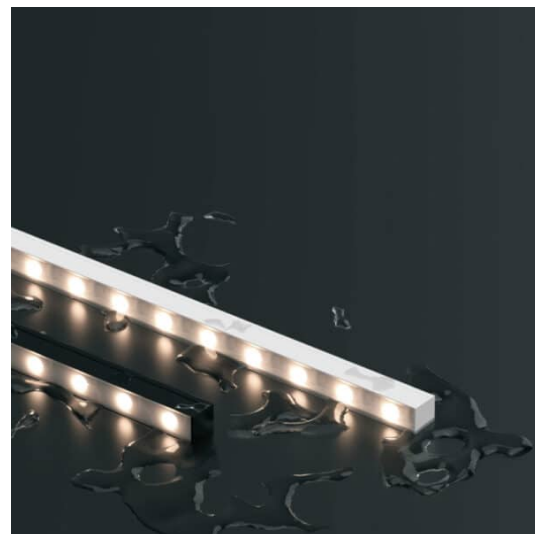

artere axis pro

fa-ap-25-dmx-25-40-rf-w-b-t

specifications

Type Of Product	exterior
Brand	Forlite
Dimensions	5m max
System Wattage	25W
Input Voltage	24v
CCT	4000k
Luminaire Output	950lm/m
Beam Angle	25°
CRI	80
Lifetime	50000 hrs
IP Rating	IP67
Connector	rear feed
Size	34mm x 25mm
Dimming	DMX
Mounting Type	bracket
Warranty	5 years
finish	White
Minimum Bend Diameter	300mm
Tilt Bracket	tiltable

Family Features

Overview

the axis pro is a square flexible silicon encased luminaire suitable for indoor and outdoor use.

it houses LEDs with individual optics providing a more concentrated light source with a variety of mounting options to choose from. axis pro bends horizontally and vertically allowing full customisation for straight or curved lighting solutions.