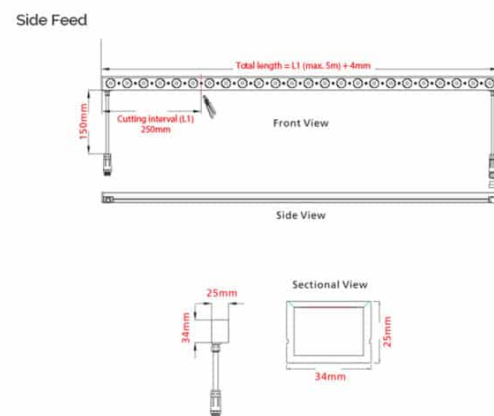

artere axis pro

fa-ap-25-dmx-25-40-rf-w-b-t

specifications

Type Of Product	exterior
Brand	Forlite
Dimensions	5m max
System Wattage	25W
Input Voltage	24v
CCT	4000k
Luminaire Output	950lm/m
Beam Angle	25°
CRI	80
Lifetime	50000 hrs
IP Rating	IP67
Connector	rear feed
Size	34mm x 25mm
Dimming	DMX
Mounting Type	bracket
Warranty	5 years
finish	White
Minimum Bend Diameter	300mm
Tilt Bracket	tiltable

Family Features

Overview

the axis pro is a square flexible silicon encased luminaire suitable for indoor and outdoor use.

it houses LEDs with individual optics providing a more concentrated light source with a variety of mounting options to choose from. axis pro bends horizontally and vertically allowing full customisation for straight or curved lighting solutions.