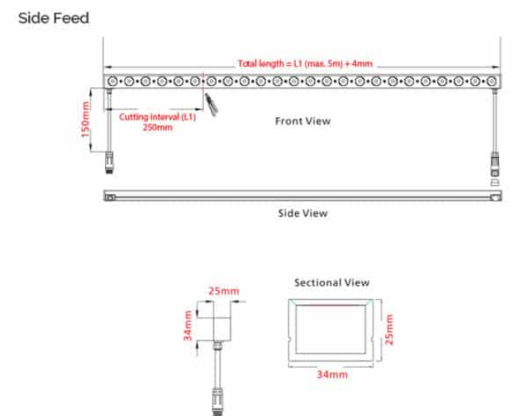

# artere axis pro

fa-ap-25-dd-4530-40-rf-w-b-t

## specifications

Type Of Product	exterior
Brand	Forlite
Dimensions	5m max
System Wattage	25W
Input Voltage	24v
CCT	4000k
Luminaire Output	950lm/m
Beam Angle	45°x30°
CRI	80
Lifetime	50000 hrs
IP Rating	IP67
Connector	rear feed
Size	34mm x 25mm
Dimming	DALI
Mounting Type	bracket
Warranty	5 years
finish	White
Minimum Bend Diameter	300mm
Tilt Bracket	tiltable

### Overview

the axis pro is a square flexible silicon encased luminaire suitable for indoor and outdoor use.

it houses LEDs with individual optics providing a more concentrated light source with a variety of mounting options to choose from. axis pro bends horizontally and vertically allowing full customisation for straight or curved lighting solutions.