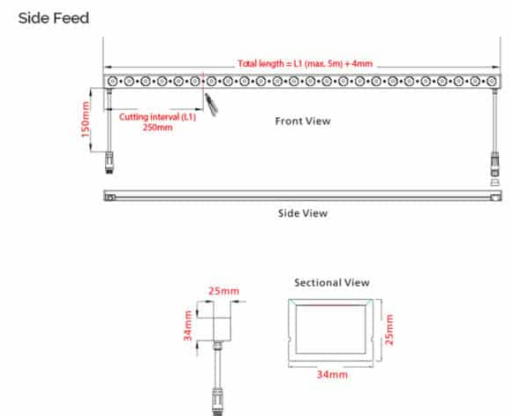

artere axis pro

fa-ap-25-dmx-30-40-rf-w-b

specifications

Type Of Product	exterior
Brand	Forlite
Dimensions	5m max
System Wattage	25W
Input Voltage	24v
CCT	4000k
Luminaire Output	950lm/m
Beam Angle	30°
CRI	80
Lifetime	50000 hrs
IP Rating	IP67
Connector	rear feed
Size	34mm x 25mm
Dimming	DMX
Mounting Type	bracket
Warranty	5 years
finish	White
Minimum Bend Diameter	300mm
Tilt Bracket	N/A

Family Features

Overview

the axis pro is a square flexible silicon encased luminaire suitable for indoor and outdoor use.

it houses LEDs with individual optics providing a more concentrated light source with a variety of mounting options to choose from. axis pro bends horizontally and vertically allowing full customisation for straight or curved lighting solutions.