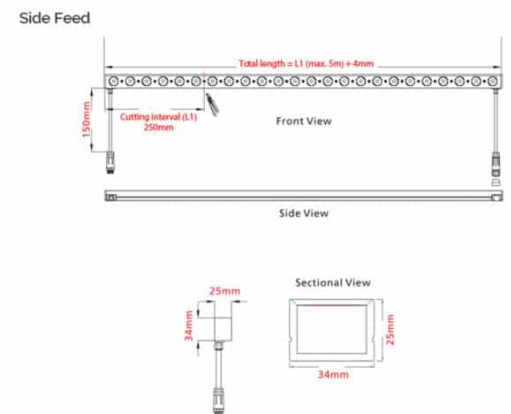

artere axis pro

fa-ap-25-d0-10-27-ef-b-e

specifications

Type Of Product	exterior
Brand	Forlite
Dimensions	5m max
System Wattage	25W
Input Voltage	24v
CCT	2700k
Luminaire Output	950lm/m
Beam Angle	10°
CRI	80
Lifetime	50000 hrs
IP Rating	IP67
Connector	end feed
Size	34mm x 25mm
Dimming	Non-Dim
Mounting Type	extrusion
Warranty	5 years
finish	Black
Minimum Bend Diameter	300mm
Tilt Bracket	N/A

Family Features

Overview

the axis pro is a square flexible silicon encased luminaire suitable for indoor and outdoor use.

it houses LEDs with individual optics providing a more concentrated light source with a variety of mounting options to choose from. axis pro bends horizontally and vertically allowing full customisation for straight or curved lighting solutions.