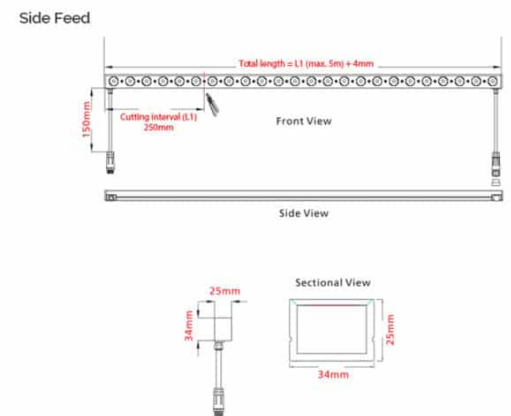

## specifications

Type Of Product	exterior
Brand	Forlite
Dimensions	5m max
System Wattage	25W
Input Voltage	24v
CCT	2700k
Luminaire Output	950lm/m
Beam Angle	10°
CRI	80
Lifetime	50000 hrs
IP Rating	IP67
Connector	end feed
Size	34mm x 25mm
Dimming	DMX
Mounting Type	extrusion
Warranty	5 years
finish	Black
Minimum Bend Diameter	300mm
Tilt Bracket	N/A

### Overview

the axis pro is a square flexible silicon encased luminaire suitable for indoor and outdoor use.

it houses LEDs with individual optics providing a more concentrated light source with a variety of mounting options to choose from. axis pro bends horizontally and vertically allowing full customisation for straight or curved lighting solutions.