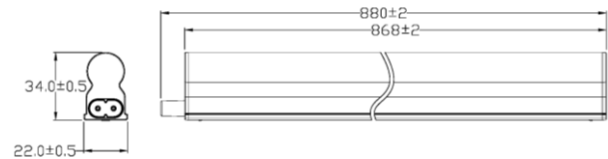

- Replace 21W fluorescent T5 tube and fixture
- Translucent end-cap for Seamless cascade connection
- Electrical double insulated safety construction
- >85 lm/W
- 120° beam angle
- 6500K CCT Cool-white
- Lifetime of 25,000 hrs
- Indoor use only

Order Code	65510
General Data	
Lamp Socket	Integrated Fixture
Design	PC diffuser
Geometric Data	
Length (mm)	868mm
Width (mm)	22mm
Weight (g)	127g
Electric Data	
Wattage	11 W
Voltage	220-240 V AC
Power Factor	≥0.5
Operating Frequency	50/60 Hz
Photometric Data	
Luminous Flux (lm)	980
CRI	≥80
CCT	6500 K – Daylight
Luminous Intensity (cd)	190
Beam Angle (°)	120°
Lifetime	25,000 hrs

Order Code

65510

Product Description

Verbatim LED T5 Indoor Integrated Batten 11W 900mm
6500K Daylight 980lm Indoor 220-240V

Technical Packaging Details

Giftbox Barcode	6943760255102
Inner Carton Barcode	16943760255109
Outer Carton Barcode	26943760255106
Pack Dimensions (LxWxH)	918mm x 24mm x 36mm
Pack Weight	TBC
Carton Qty (Shipping Unit)	25
Carton Dimensions (LxWxH)	996mm x 200mm x 140mm
Cartons/Layer	TBC
Layers/Pallet	TBC
Units/Pallet	TBC