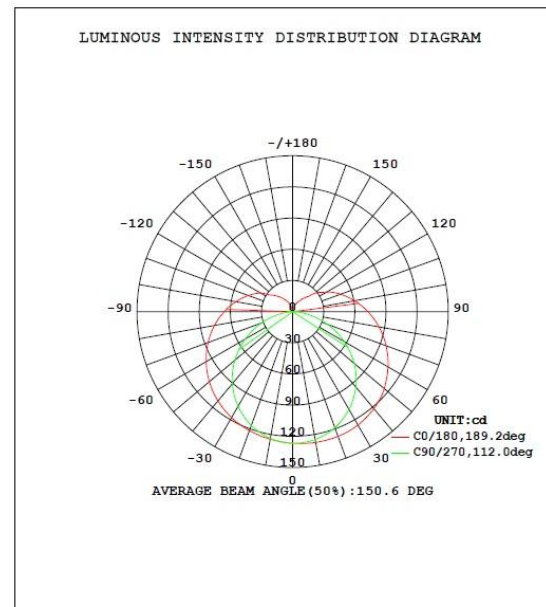

- Replace 21W fluorescent T5 tube and fixture
- Translucent end-cap for Seamless cascade connection
- Electrical double insulated safety construction
- >85 lm/W
- 120° beam angle
- 6500K CCT Cool-white
- Lifetime of 25,000 hrs
- Indoor use only

Order Code	65510
General Data	
Lamp Socket	Integrated Fixture
Design	PC diffuser
Geometric Data	
Length (mm)	868mm
Width (mm)	22mm
Weight (g)	127g
Electric Data	
Wattage	11 W
Voltage	220-240 V AC
Power Factor	≥0.5
Operating Frequency	50/60 Hz
Photometric Data	
Luminous Flux (lm)	980
CRI	≥80
CCT	6500 K – Daylight
Luminous Intensity (cd)	190
Beam Angle (°)	120°
Lifetime	25,000 hrs

Order Code

65510

Product Description

Verbatim LED T5 Indoor Integrated Batten 11W 900mm
6500K Daylight 980lm Indoor 220-240V

Technical Packaging Details

Giftbox Barcode	6943760255102
Inner Carton Barcode	16943760255109
Outer Carton Barcode	26943760255106
Pack Dimensions (LxWxH)	918mm x 24mm x 36mm
Pack Weight	TBC
Carton Qty (Shipping Unit)	25
Carton Dimensions (LxWxH)	996mm x 200mm x 140mm
Cartons/Layer	TBC
Layers/Pallet	TBC
Units/Pallet	TBC