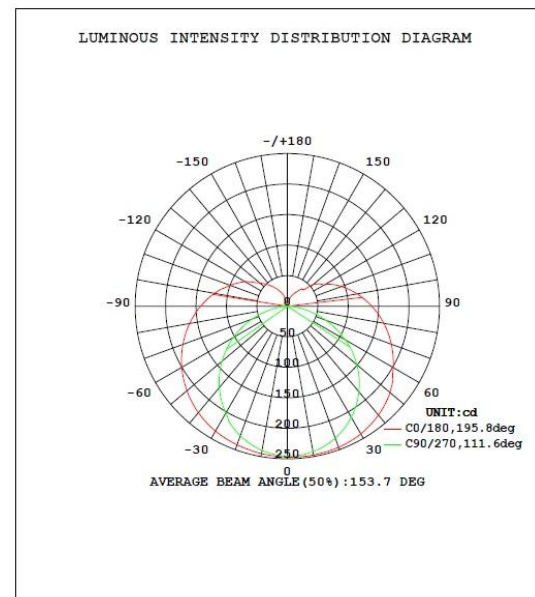

- Replace 28W fluorescent T5 tube and fixture
- Translucent end-cap for Seamless cascade connection
- Electrical double insulated safety construction
- >85 lm/W
- 120° beam angle
- 4000K CCT Cool-white
- Lifetime of 25,000 hrs
- Indoor use only

Order Code	65512
<b>General Data</b>	
Lamp Socket	Integrated Fixture
Design	PC diffuser
<b>Geometric Data</b>	
Length (mm)	1168mm
Width (mm)	22mm
Weight (g)	152g
<b>Electric Data</b>	
Wattage	14 W
Voltage	220-240 V AC
Power Factor	≥0.5
Operating Frequency	50/60 Hz
<b>Photometric Data</b>	
Luminous Flux (lm)	1250
CRI	≥80
CCT	4000 K – Cool White
Luminous Intensity (cd)	250
Beam Angle (°)	120°
Lifetime	25,000 hrs

<b>Order Code</b>	65512
<b>Product Description</b>	Verbatim LED T5 Indoor Integrated Batten 14W 1200mm 4000K Cool-white 1200lm Indoor 220-240V

**Technical Packaging Details**

Giftbox Barcode	6943760255126
Inner Carton Barcode	16943760255123
Outer Carton Barcode	26943760255120
Pack Dimensions (LxWxH)	1218mm x 24mm x 36mm
Pack Weight	TBC
Carton Qty (Shipping Unit)	25
Carton Dimensions (LxWxH)	1296mm x 200mm x 140mm
Cartons/Layer	TBC
Layers/Pallet	TBC
Units/Pallet	TBC