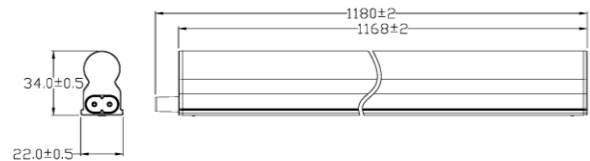

- Replace 28W fluorescent T5 tube and fixture
- Translucent end-cap for Seamless cascade connection
- Electrical double insulated safety construction
- >85 lm/W
- 120° beam angle
- 4000K CCT Cool-white
- Lifetime of 25,000 hrs
- Indoor use only

Order Code	65512
<b>General Data</b>	
Lamp Socket	Integrated Fixture
Design	PC diffuser
<b>Geometric Data</b>	
Length (mm)	1168mm
Width (mm)	22mm
Weight (g)	152g
<b>Electric Data</b>	
Wattage	14 W
Voltage	220-240 V AC
Power Factor	≥0.5
Operating Frequency	50/60 Hz
<b>Photometric Data</b>	
Luminous Flux (lm)	1250
CRI	≥80
CCT	4000 K – Cool White
Luminous Intensity (cd)	250
Beam Angle (°)	120°
Lifetime	25,000 hrs

<b>Order Code</b>	65512
<b>Product Description</b>	Verbatim LED T5 Indoor Integrated Batten 14W 1200mm 4000K Cool-white 1200lm Indoor 220-240V

**Technical Packaging Details**

Giftbox Barcode	6943760255126
Inner Carton Barcode	16943760255123
Outer Carton Barcode	26943760255120
Pack Dimensions (LxWxH)	1218mm x 24mm x 36mm
Pack Weight	TBC
Carton Qty (Shipping Unit)	25
Carton Dimensions (LxWxH)	1296mm x 200mm x 140mm
Cartons/Layer	TBC
Layers/Pallet	TBC
Units/Pallet	TBC