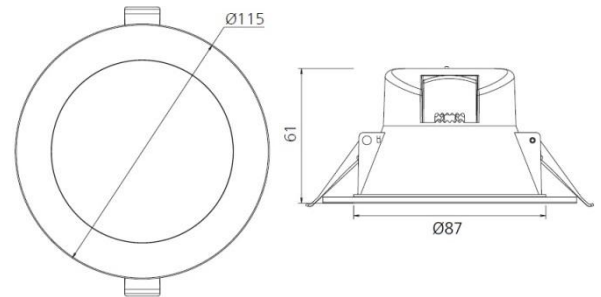

- 3-CCT (3000K/4000K/5700K) selectable
- Switch on the back to select CCT
- 10W, 950-1050lm
- Equipped with 2-pin Australia AS3112 plug, ready to plug-in
- Triac dimmable
- IC-4 insulation rated, can be covered by insulating material during insulation
- IP54 water proof for wet location installation
- 100° beam angle
- Lifetime 40,000 hrs

Order Code	65579
General Data	
Lamp Socket	Integrated downlight
Design	PC diffuser
Geometric Data	
Height (mm)	61mm (including LED driver)
Diameter (mm)	115mm
Weight (g)	205g
Electric Data	
Wattage	10W
Voltage	220-240 V AC
Power Factor	≥0.9
Operating Frequency	50/60 Hz
Photometric Data	
Total Luminous Flux (lm)	950-1050lm
90° cone Luminous Flux (lm)	N/A
CRI	≥80
CCT	3000K/4000K/5700K
Luminous Intensity (cd)	450Cd (measured at 4000K)
Beam Angle (°)	100°
Lifetime	40,000 hrs
Equivalent to (W)	75W incandescent downlight

Order Code

65579

Product Description

Verbatim LED recessed downlight (flat diffuser) 10W CCT selectable 950-1050lm with AU plug 90mm cut-hole

Technical Packaging Details

Giftbox Barcode	6943760255799
Inner Carton Barcode	16943760255796
Outer Carton Barcode	26943760255793
Pack Dimensions (LxWxH)	125 mm x 125 mm x 70 mm
Pack Weight	270g
Carton Qty (Shipping Unit)	30
Carton Dimensions (LxWxH)	390 mm x 265 mm x 275 mm
Cartons/Layer	2
Layers/Pallet	12
Units/Pallet	720