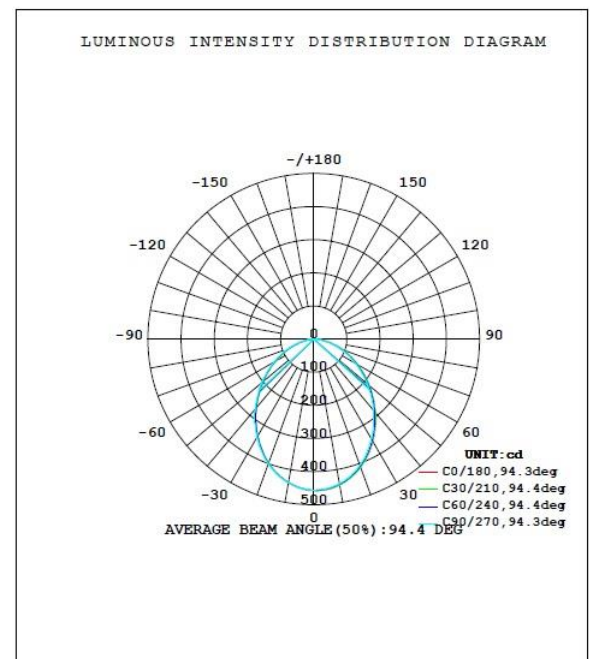

- 3-CCT (3000K/4000K/5700K) selectable
- Switch on the back to select CCT
- 10W, 950-1050lm
- Equipped with 2-pin Australia AS3112 plug, ready to plug-in
- Triac dimmable
- IC-4 insulation rated, can be covered by insulating material during insulation
- IP54 water proof for wet location installation
- 100° beam angle
- Lifetime 40,000 hrs

Order Code	65579
General Data	
Lamp Socket	Integrated downlight
Design	PC diffuser
Geometric Data	
Height (mm)	61mm (including LED driver)
Diameter (mm)	115mm
Weight (g)	205g
Electric Data	
Wattage	10W
Voltage	220-240 V AC
Power Factor	≥0.9
Operating Frequency	50/60 Hz
Photometric Data	
Total Luminous Flux (lm)	950-1050lm
90° cone Luminous Flux (lm)	N/A
CRI	≥80
CCT	3000K/4000K/5700K
Luminous Intensity (cd)	450Cd (measured at 4000K)
Beam Angle (°)	100°
Lifetime	40,000 hrs
Equivalent to (W)	75W incandescent downlight

Order Code

65579

Product Description

Verbatim LED recessed downlight (flat diffuser) 10W CCT selectable 950-1050lm with AU plug 90mm cut-hole

Technical Packaging Details

Giftbox Barcode	6943760255799
Inner Carton Barcode	16943760255796
Outer Carton Barcode	26943760255793
Pack Dimensions (LxWxH)	125 mm x 125 mm x 70 mm
Pack Weight	270g
Carton Qty (Shipping Unit)	30
Carton Dimensions (LxWxH)	390 mm x 265 mm x 275 mm
Cartons/Layer	2
Layers/Pallet	12
Units/Pallet	720