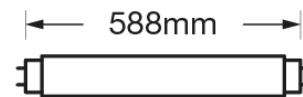

- Perfect for replacing traditional 18W 600mm T8 fluorescent tube
 - No re-wiring needed for T8 fluorescent tube fixtures with starter and choke/coil ballast (CCG type T8 fluorescent)
 - Single end power supply
 - Shatter proof
 - 50% power saving over T8 fluorescent tube
-
- LED starter included as a set
 - UV- and IR-free light for less heat and protection for heat sensitive objects

Order Code	66201
General Data	
Lamp Socket	G13
Design	Double sheath shatter proof diffuser , Plastic over glass
Geometric Data	
Length (mm)	588mm
Diameter (mm)	27.5mm
Weight (g)	116g
Electric Data	
Wattage	9 W
Voltage	100-240 V AC
Power Factor	≥0.9
Operating Frequency	50/60 Hz
Photometric Data	
Luminous Flux (lm)	900
CRI	≥80
CCT	4000 K – Cool White
Luminous Intensity (cd)	220Cd
Beam Angle (°)	200°
Lifetime	20,000 hrs
Equivalent to (W)	18W

Order Code	66201
Product Description	Verbatim LED CCG T8 9W 600mm 900lm 100-240V 4000K Cool White with LED starter (PF 0.9 PC Cap Protective sleeve over glass)

Technical Packaging Details

Giftbox Barcode	6943760262018
Inner Carton Barcode	N/A
Outer Carton Barcode	26943760262012
Pack Dimensions (LxWxH)	679mm x 33mm x 33mm
Pack Weight	170g
Carton Qty (Shipping Unit)	25
Carton Dimensions (LxWxH)	TBC
Cartons/Layer	TBC
Layers/Pallet	TBC
Units/Pallet	TBC