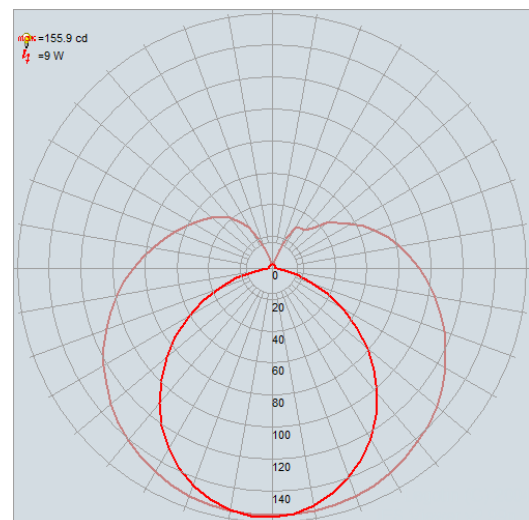

- Perfect for replacing traditional 18W 600mm T8 fluorescent tube
 - No re-wiring needed for T8 fluorescent tube fixtures with starter and choke/coil ballast (CCG type T8 fluorescent)
 - Single end power supply
 - Shatter proof
 - 50% power saving over T8 fluorescent tube
-
- LED starter included as a set
 - UV- and IR-free light for less heat and protection for heat sensitive objects

Order Code	66201
General Data	
Lamp Socket	G13
Design	Double sheath shatter proof diffuser , Plastic over glass
Geometric Data	
Length (mm)	588mm
Diameter (mm)	27.5mm
Weight (g)	116g
Electric Data	
Wattage	9 W
Voltage	100-240 V AC
Power Factor	≥0.9
Operating Frequency	50/60 Hz
Photometric Data	
Luminous Flux (lm)	900
CRI	≥80
CCT	4000 K – Cool White
Luminous Intensity (cd)	220Cd
Beam Angle (°)	200°
Lifetime	20,000 hrs
Equivalent to (W)	18W

Order Code	66201
Product Description	Verbatim LED CCG T8 9W 600mm 900lm 100-240V 4000K Cool White with LED starter (PF 0.9 PC Cap Protective sleeve over glass)

Technical Packaging Details

Giftbox Barcode	6943760262018
Inner Carton Barcode	N/A
Outer Carton Barcode	26943760262012
Pack Dimensions (LxWxH)	679mm x 33mm x 33mm
Pack Weight	170g
Carton Qty (Shipping Unit)	25
Carton Dimensions (LxWxH)	TBC
Cartons/Layer	TBC
Layers/Pallet	TBC
Units/Pallet	TBC