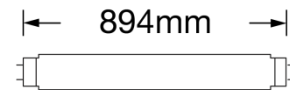

Order Code	66204
<b>General Data</b>	
Lamp Socket	G13
Design	Double sheath shatter proof diffuser , Plastic over glass
<b>Geometric Data</b>	
Length (mm)	894mm
Diameter (mm)	27.5mm
Weight (g)	165g
<b>Electric Data</b>	
Wattage	14 W
Voltage	100-240 V AC
Power Factor	≥0.9
Operating Frequency	50/60 Hz
<b>Photometric Data</b>	
Luminous Flux (lm)	1400
CRI	≥80
CCT	4000 K – Cool White
Luminous Intensity (cd)	280Cd
Beam Angle (°)	200°
Lifetime	20,000 hrs
<b>Equivalent to (W)</b>	30W