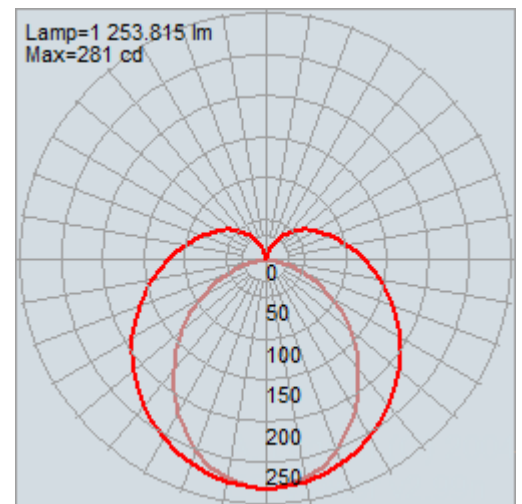

- Perfect for replacing traditional 30W 900mm T8 fluorescent tube
  - No re-wiring needed for T8 fluorescent tube fixtures with starter and choke/coil ballast (CCG type T8 fluorescent)
  - Single end power supply
  - Shatter proof
  - >50% power saving over T8 fluorescent tube
- 
- LED starter included as a set
  - UV- and IR-free light for less heat and protection for heat sensitive objects

Order Code	66204
<b>General Data</b>	
Lamp Socket	G13
Design	Double sheath shatter proof diffuser , Plastic over glass
<b>Geometric Data</b>	
Length (mm)	894mm
Diameter (mm)	27.5mm
Weight (g)	165g
<b>Electric Data</b>	
Wattage	14 W
Voltage	100-240 V AC
Power Factor	≥0.9
Operating Frequency	50/60 Hz
<b>Photometric Data</b>	
Luminous Flux (lm)	1400
CRI	≥80
CCT	4000 K – Cool White
Luminous Intensity (cd)	280Cd
Beam Angle (°)	200°
Lifetime	20,000 hrs
<b>Equivalent to (W)</b>	30W

<b>Order Code</b>	66204
<b>Product Description</b>	Verbatim LED CCG T8 14W 900mm 1400lm 100-240V Cool White 4000K with LED starter (PF0.9 PC Cap Protective sleeve over glass)

**Technical Packaging Details**

Giftbox Barcode	6943760262049
Inner Carton Barcode	N/A
Outer Carton Barcode	26943760262043
Pack Dimensions (LxWxH)	982mm x 30mm x 30mm
Pack Weight	220g
Carton Qty (Shipping Unit)	25
Carton Dimensions (LxWxH)	TBC
Cartons/Layer	TBC
Layers/Pallet	TBC
Units/Pallet	TBC