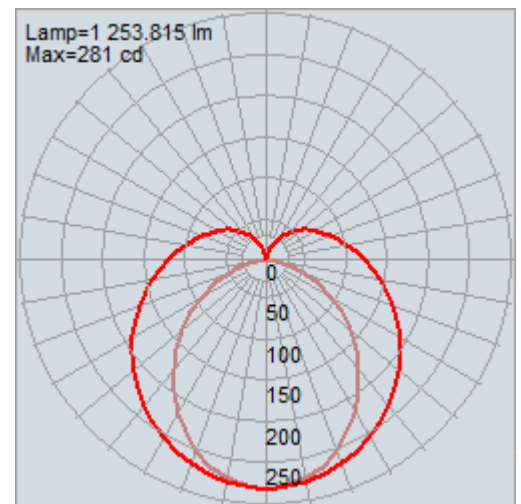

- Perfect for replacing traditional 30W 900mm T8 fluorescent tube
 - No re-wiring needed for T8 fluorescent tube fixtures with starter and choke/coil ballast (CCG type T8 fluorescent)
 - Single end power supply
 - Shatter proof
 - >50% power saving over T8 fluorescent tube
-
- LED starter included as a set
 - UV- and IR-free light for less heat and protection for heat sensitive objects

Order Code	66205
General Data	
Lamp Socket	G13
Design	Double sheath shatter proof diffuser , Plastic over glass
Geometric Data	
Length (mm)	894mm
Diameter (mm)	27.5mm
Weight (g)	165g
Electric Data	
Wattage	14 W
Voltage	100-240 V AC
Power Factor	≥0.9
Operating Frequency	50/60 Hz
Photometric Data	
Luminous Flux (lm)	1400
CRI	≥80
CCT	6500 K – Daylight
Luminous Intensity (cd)	280Cd
Beam Angle (°)	200°
Lifetime	20,000 hrs
Equivalent to (W)	30W

Order Code

66205

Product Description

Verbatim LED CCG T8 14W 900mm 1400lm 100-240V Daylight 6500K with LED starter (PF0.9 PC Cap Protective sleeve over glass)

Technical Packaging Details

Giftbox Barcode	6943760262056
Inner Carton Barcode	N/A
Outer Carton Barcode	26943760262050
Pack Dimensions (LxWxH)	982mm x 30mm x 30mm
Pack Weight	220g
Carton Qty (Shipping Unit)	25
Carton Dimensions (LxWxH)	TBC
Cartons/Layer	TBC
Layers/Pallet	TBC
Units/Pallet	TBC