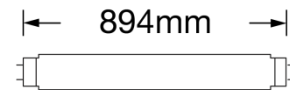

- Perfect for replacing traditional 30W 900mm T8 fluorescent tube
 - No re-wiring needed for T8 fluorescent tube fixtures with starter and choke/coil ballast (CCG type T8 fluorescent)
 - Single end power supply
 - Shatter proof
 - >50% power saving over T8 fluorescent tube
-
- LED starter included as a set
 - UV- and IR-free light for less heat and protection for heat sensitive objects

Order Code	66205
General Data	
Lamp Socket	G13
Design	Double sheath shatter proof diffuser , Plastic over glass
Geometric Data	
Length (mm)	894mm
Diameter (mm)	27.5mm
Weight (g)	165g
Electric Data	
Wattage	14 W
Voltage	100-240 V AC
Power Factor	≥0.9
Operating Frequency	50/60 Hz
Photometric Data	
Luminous Flux (lm)	1400
CRI	≥80
CCT	6500 K – Daylight
Luminous Intensity (cd)	280Cd
Beam Angle (°)	200°
Lifetime	20,000 hrs
Equivalent to (W)	30W