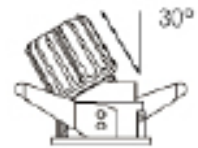

specifications

| | |
|------------------|---|
| system wattage | 7W |
| CCT | 2700K, 3000K, 3500K, 4000K |
| luminaire output | 505lm - 562lm |
| beam angles | 20°, 35°, 55° |
| CRI | 90 |
| Macadam | 3 SDCM |
| control | on/off, triac, 1-10V, DALI, Casambi |
| cutout | Ø46mm for 5-25mm ceiling thickness |
| lifetime | 50,000hrs |
| build | die-cast aluminium & specular aluminium reflector |
| IP rating | IP20 |
| warranty | 5 years |
| accessories | black or white trim honeycomb filter frosted diffuser |