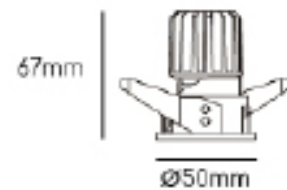

specifications

| | |
|------------------|---|
| system wattage | 7W |
| CCT | 2700K, 3000K, 3500K, 4000K |
| luminaire output | 505lm - 562lm |
| beam angles | 20°, 35°, 55° |
| CRI | 90 |
| Macadam | 3 SDCM |
| control | on/off, triac, 1-10V, DALI, Casambi |
| cutout | Ø46mm for 5-25mm ceiling thickness |
| lifetime | 50,000hrs |
| build | die-cast aluminium & specular aluminium reflector |
| IP rating | IP20 |
| warranty | 5 years |
| accessories | black or white trim honeycomb filter frosted diffuser |

product code

| | | | | | | | | | | | | | | | |
|---------------|-----|-------------------|-----------|----------|----|-----------|---------|------------|-----|-----------|-------|----------------|-------|----------|----------|
| FV | - | SXS | - | 7 | - | x | - | x | - | x | - | x | - | R | |
| product group | vue | group destination | silver XS | wattage | 7W | dimmable | non-dim | beam angle | 20° | cct | 2700K | fixture colour | white | mounting | recessed |
| FV | vue | SXS | silver XS | 7 | 7W | Do | non-dim | 20 | 20° | 27 | 2700K | W | white | R | recessed |
| | | | | | | D1 | 1-10V | 35 | 35° | 30 | 3000K | B | black | | |
| | | | | | | D2 | TRIAC | 55 | 55° | 35 | 3500K | | | | |
| | | | | | | DD | DALI | | | 40 | 4000K | | | | |
| | | | | | | CS | Casambi | | | | | | | | |