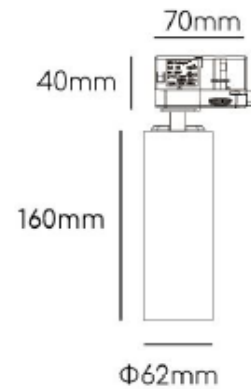

teso pro

teso series

the teso pro range takes commercial and retail applications to the next step. The clean lines of a track-recessed driver provides a clean minimalist look. And being only 52mm in diameter the Teso Pro has a low aesthetic impact. High CRI and a tight colour consistency provides a high quality lighting result to compliment any architectural project plus the Pro has an option for a wireless controlled adjustable beam angles.

specifications

system wattage	21W		
CCT	2700K, 3000K, 3500K, 4000K		
luminaire output	nominal 1100lm delivered		
beam angles	15°, 25°, 40°, 60°		
CRI	90		
R9	50		
Macadam	3 SDCM		
control	on/off, DALI, Casambi		
track	3 circuit		
lifetime	50,000hrs		
build	die-cast aluminium & PC lens		
IP rating	IP20		
warranty	5 years		
colours	black and white		
accessories	honeycomb louvre frosted lens clear lens snoot	options	manual or casambi controlled adjustable beam

product code

FT	-	P	-	21	-	X	-	X	-	X	-	X	-	T
product group		group destination		wattage		dimmable		beam angle		cct		fixture colour		mounting
FT teso		P pro		21 21W		D0 non-dim D1 1-10V D2 TRIAC DD DALI CS Casambi		15 15° 25 25° 40 40° 60 60°		27 2700K 30 3000K 35 3500K 40 4000K		W white B black		T track