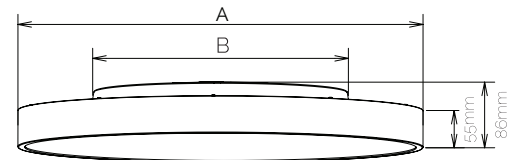

float round can be ceiling, wall mounted or suspended with the option of direct only or direct/indirect illumination.

specifications

system wattage:	see table below
luminaire output:	see table below
CCT:	3000K, 4000K
optics:	120° for direct
CRI:	>90
control:	fixed, triac, DALI or Casambi
operating voltage:	240Vac
finish:	white or black
housing:	aluminium
diffuser:	microprismatic
enclosure protection:	IP66, IK10
operating temp:	-20°C to +40°C
lifetime:	50,000hrs
warranty:	5 years
accessories:	N/A

wire suspended

surface-mount

available in 4 sizes- refer to table for product dimensions

Watts (W)	Dimensions (mm)		Lumens (lm)
	A	B	
40	400	219	4300
60	600	383	6500
80	800	383	8600
100	1000	383	10800

product code

FV	FR	X	X	X	X	X	X
product group	group destination	distribution	size	dimnable	cct	fixture colour	mounting
FV vue	FR float round	D direct DI direct/indirect	1000 1000mm 800 800mm 600 600mm 400 400mm	Do non-dim D2 TRIAC DD DALI CS Casambi	30 3000K 40 4000K	W white B black	S surface PW pendant wire PR pendant rod