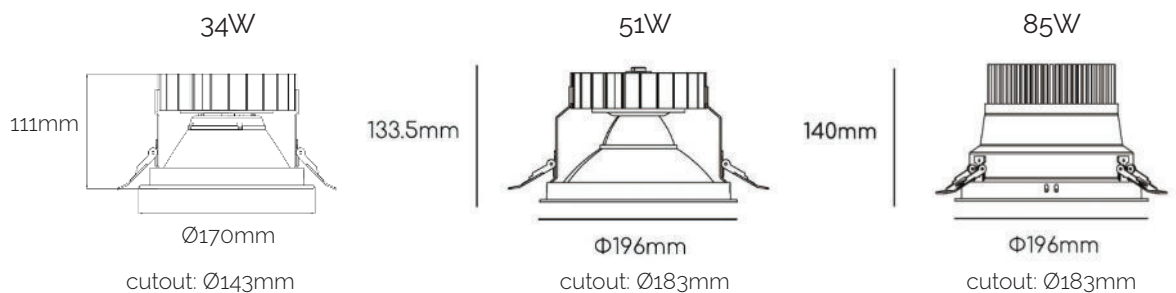

specifications

system wattage:	34W, 51W, 85W
luminaire output:	3148lm, 7938lm
CCT:	2700K, 3000K, 3500K, 4000K
optics:	40°, 60°
CRI:	90
control:	non-dim, 1-10V, Triac, DALI, Casambi
operating voltage:	240Vac
finish:	white, black
housing:	die-cast aluminium, AL reflector
diffuser:	high transparency optical lens
enclosure protection:	IP20/IP44
operating temp:	25°C
lifetime:	50,000hrs
warranty:	5 years
accessories:	honeycomb filter, clear lens, frosted lens

product code

product group	group designation	wattage	dimmable	beam angle	cct	fixture colour	mounting
FV vue	SL silver L	34 34W 51 51W 85 85W	Do non-dim D1 1-10V D2 TRIAC DD DALI CS Casambi	40 40° 60 60°	27 2700K 30 3000K 35 3500K 40 4000K	W white B black	R recessed